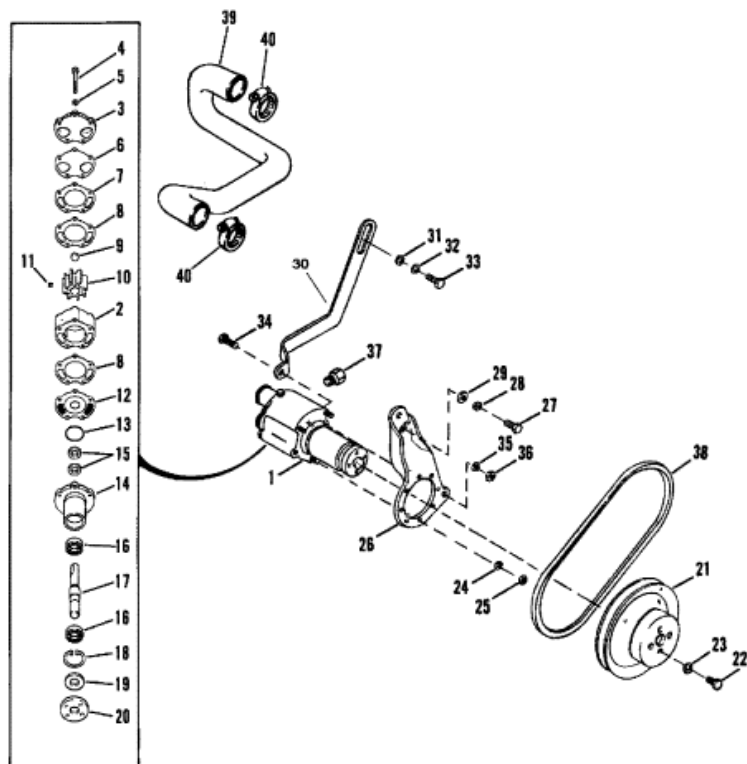

CLOSED COOLING SYSTEMS/JACKSHAFT MODELS

Parts List

Ref	Class	Part	Description	Qty	Comment	Footnote
1	46	72774A32	WATER PUMP ASSEMBLY	1		
2	46	807151A14	BODY/IMPELLER KIT	1		
3		87631A 4	COVER	1		
4	10	73275	SCREW	2	(2-7/8 IN.)	
4	10	52743	SCREW	3	(3-3/4 IN.)	
5	12	20084	WASHER	5		
6	27	805215 1	GASKET	1		
7		94916	OUTER WEAR PLATE	1		
8	27	94914	GASKET	2		
9	19	59504	PLUG	1		
10	47	59362 1	IMPELLER	1		
11	28	56662	KEY	1		
12		94576	INNER WEAR PLATE	1		
13	25	94288	QUAD RING	1		
14	46	94913A 1	PUMP HOUSING ASSEMBLY	1		
15	26	90562	OIL SEAL	2		
16	30	72961	BALL BEARING	2		
17		59501A 1	SHAFT	1		
18	53	23720	SNAP RING	1		
19	26	72785	OIL SEAL	1		
20		47530	HUB	1		
21		73798A 1	PULLEY	1		
22	10	47277	SCREW (3/4 IN.)	4		
23	13	39107	LOCKWASHER	4		
24	13	39107	LOCKWASHER	3		
25	11	21908	NUT	3		
26		89535T	BRACKET	1		
27	10	34353	SCREW (1 IN.)	2		
28	13	35048	LOCKWASHER	2		
29	12	34714	WASHER	1		
30		89609	BRACE	1		
31	10	26487	SCREW (1-1/8 IN.)	1		
32	13	35048	LOCKWASHER	1		
33	12	34714	WASHER	1		
34	10	35786	SCREW (1 IN.)	1		
35	13	35048	LOCKWASHER	1		
36	11	46335	NUT	1		
37	22	32802	PLUG (FOR WATER PUMP BODY)	1		
38	57	74271T	BELT (35 IN.)	1		
39	32	88795	HOSE	1		
40	54	91550A320	CLAMP	2		